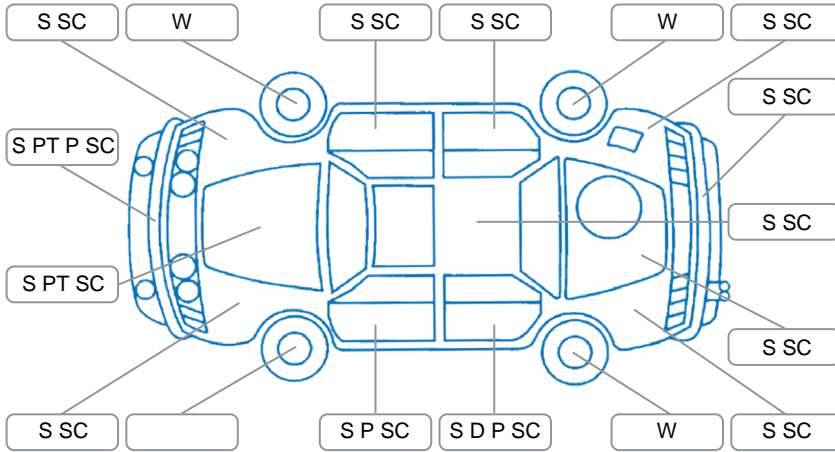

Report ID:	28,166,750	Version:	1
Created:	08 May 2026		

Make:	Mazda	Model:	Mazda3
Body Style:	Sedan	Year:	2006
Rego No.:	DHK819	Rego Expiry:	18 Jul 2026
WoF Expiry:		Odometer:	227,608 Kms
Good No.:	28166750	VIN:	JM0BK103100206666
Next Service:	233200	Service History:	No

Key

S = Scratch R = Rust C = Crack * = Decals W = Significant scuffs
 D = Dent PT = Paint defect P = Pin dent SC = Stone Chips

Note: some defects and blemishes may not be displayed in the diagram

Body Inspection Comments

Minor stonechips on windscreen
 Rust on rear left door quarter panel trim
 One key damaged

Conditions During Body Inspection Dry

Under Carriage and Under Bonnet Inspection Comments

Front wheel drive
 Front crash support rusty
 Right side sill damaged