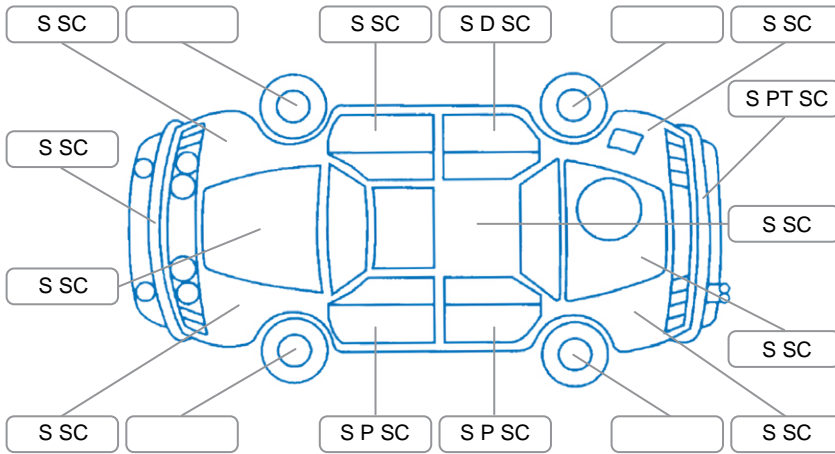

Report ID:	28,166,732	Version:	1
Created:	15 May 2026		

Make:	BMW	Model:	116I
Body Style:	Hatchback	Year:	2013
Rego No.:	RRH475	Rego Expiry:	04 May 2026
WoF Expiry:	09 Apr 2027	Odometer:	145,631 Kms
Good No.:	28166732	VIN:	WBA1A12010J213776
Next Service:	158640	Service History:	No

Key

S = Scratch R = Rust C = Crack * = Decals W = Significant scuffs
 D = Dent PT = Paint defect P = Pin dent SC = Stone Chips

Note: some defects and blemishes may not be displayed in the diagram

Body Inspection Comments

Minor stonechips on windscreen

Conditions During Body Inspection

Dry

Under Carriage and Under Bonnet Inspection Comments

Rear wheel drive

Interior Comments

Seats:	Good
Carpets:	Good
Panels:	Good
Dashboard:	Good