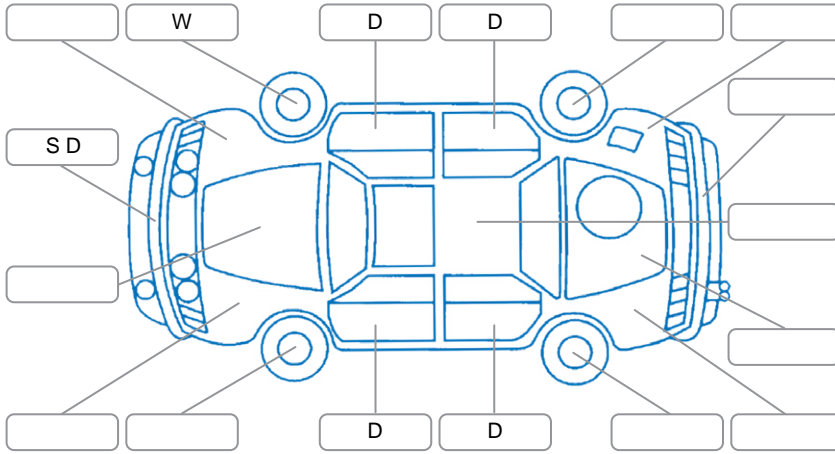

Report ID:	28,166,628	Version:	2
Created:	07 May 2026		

Make:	BMW	Model:	118l
Body Style:	Hatchback	Year:	2015
Rego No.:	PSH924	Rego Expiry:	07 Oct 2025
WoF Expiry:	08 Feb 2026	Odometer:	111,639 Kms
Good No.:	28166628	VIN:	WBA2R320605A51809
Next Service:	111,600 kms	Service History:	No

Key

S = Scratch R = Rust C = Crack * = Decals W = Significant scuffs
 D = Dent PT = Paint defect P = Pin dent SC = Stone Chips

Note: some defects and blemishes may not be displayed in the diagram

Body Inspection Comments

Radio screen worn

Conditions During Body Inspection

Dry

Under Carriage and Under Bonnet Inspection Comments

Interior Comments

Seats:	Good
Carpets:	Average
Panels:	Good
Dashboard:	Good

General Comments

Key blade missing, rear wiper blade worn, , reverse camera faulty, engine oil leaking and transmission, reverse light faulty,