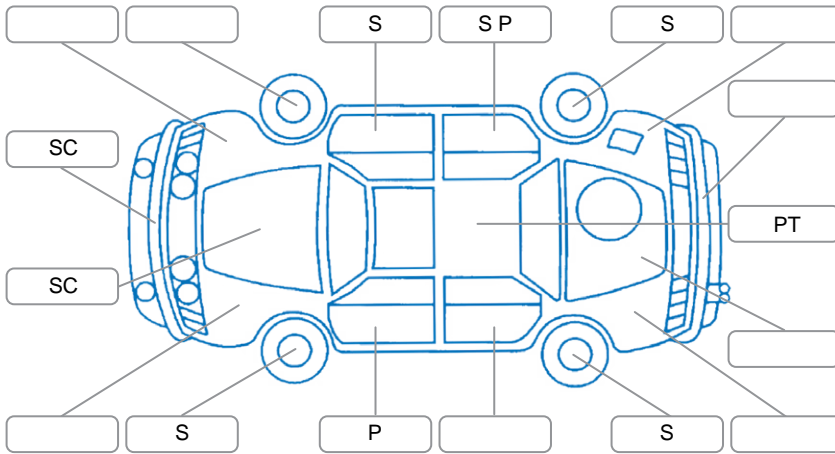

Report ID:	28,166,616	Version:	2
Created:	15 May 2026		

Make:	Nissan	Model:	Note
Body Style:	Hatchback	Year:	2010
Rego No.:	RJR645	Rego Expiry:	09 Sep 2026
WoF Expiry:	19 May 2027	Odometer:	86,390 Kms
Good No.:	28166616	VIN:	7AT0DH79X20513849
Next Service:	92,000kms	Service History:	No

**Key**  
 S = Scratch    R = Rust    C = Crack    \* = Decals    W = Significant scuffs  
 D = Dent    PT = Paint defect    P = Pin dent    SC = Stone Chips

Note: some defects and blemishes may not be displayed in the diagram