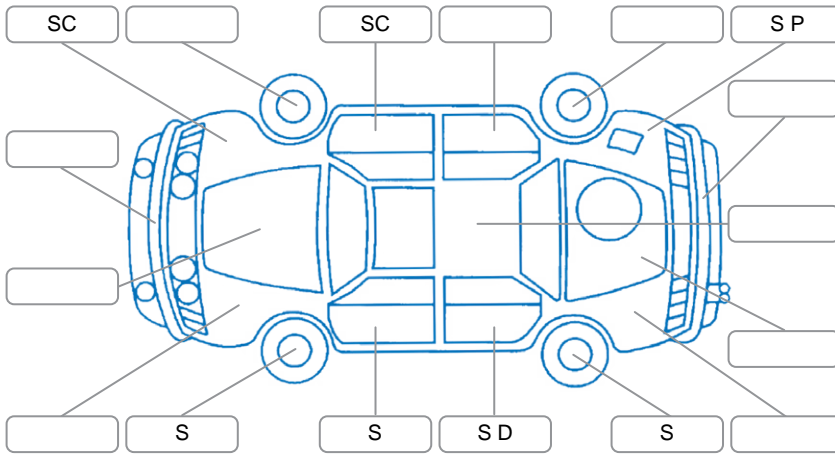

Report ID:	28,166,587	Version:	3
Created:	07 May 2026		

Make:	Toyota	Model:	Aqua
Body Style:	Hatchback	Year:	2015
Rego No.:	PJZ830	Rego Expiry:	27 Jul 2026
WoF Expiry:	20 May 2027	Odometer:	36,516 Kms
Good No.:	28166587	VIN:	7AT0H65YX22404210
Next Service:	49150 Kms	Service History:	No

Key
 S = Scratch R = Rust C = Crack * = Decals W = Significant scuffs
 D = Dent PT = Paint defect P = Pin dent SC = Stone Chips

Note: some defects and blemishes may not be displayed in the diagram

Body Inspection Comments

Conditions During Body Inspection: Dry

Under Carriage and Under Bonnet Inspection Comments

Interior Comments

Seats:	Good
Carpets:	Good
Panels:	Good
Dashboard:	Good

General Comments

Road Conditions During Test Drive	Dry	
Engine Timing Mechanism	Timing Chain	
Evidence of Cam Belt Replacement	<input type="checkbox"/> Yes <input type="checkbox"/> No	Kms
Inspected by:	Chris McQuade	
Published by:	Faith Wainhouse	
Inspection Date:	06 May 2026	