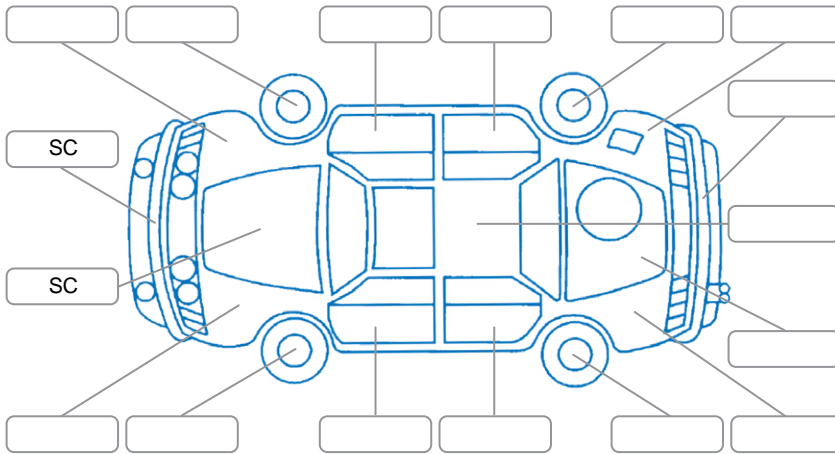

Key
 S = Scratch R = Rust C = Crack * = Decals W = Significant scuffs
 D = Dent PT = Paint defect P = Pin dent SC = Stone Chips

Note: some defects and blemishes may not be displayed in the diagram

Body Inspection Comments

Conditions During Body Inspection: Dry

Under Carriage and Under Bonnet Inspection Comments

Interior Comments

Seats:	Good
Carpets:	Good
Panels:	Good
Dashboard:	Good

General Comments

Road Conditions During Test Drive	Dry
Engine Timing Mechanism	Timing Chain
Evidence of Cam Belt Replacement	<input type="checkbox"/> Yes <input type="checkbox"/> No Kms
Inspected by:	LukaAjitvan Woerden
Published by:	LukaAjitvan Woerden
Inspection Date:	14 May 2026