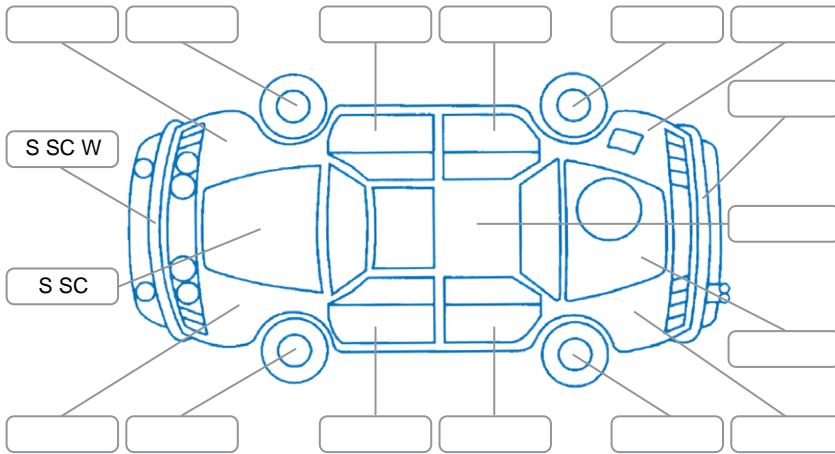

Key
 S = Scratch R = Rust C = Crack * = Decals W = Significant scuffs
 D = Dent PT = Paint defect P = Pin dent SC = Stone Chips

Note: some defects and blemishes may not be displayed in the diagram

Body Inspection Comments

Tire inflation device is in the boot

Conditions During Body Inspection

Wet

Under Carriage and Under Bonnet Inspection Comments

Interior Comments

Seats:	Average
Carpets:	Average
Panels:	Average
Dashboard:	Average