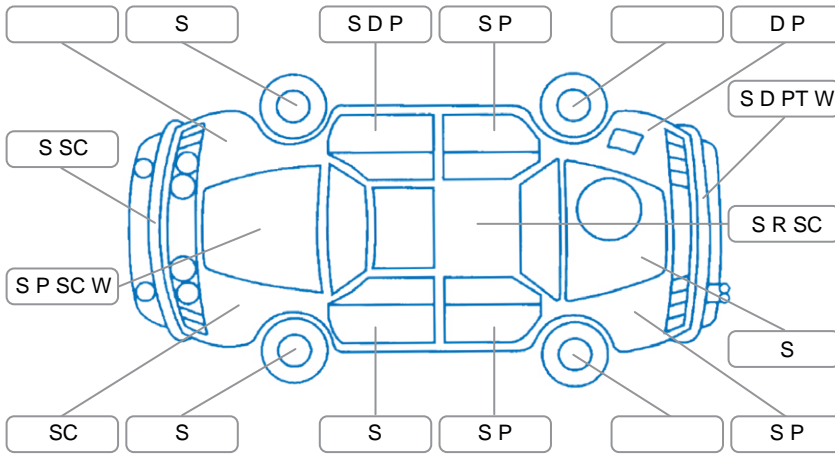

Report ID:	28,166,161	Version:	1
Created:	15 May 2026		

Make:	Mitsubishi	Model:	ASX
Body Style:	SUV	Year:	2013
Rego No.:	GQR337	Rego Expiry:	30 Jul 2026
WoF Expiry:	25 May 2027	Odometer:	93,025 Kms
Good No.:	28166161	VIN:	JMFXTGA2WDZ002291
Next Service:	103,000km's	Service History:	Yes

Key
 S = Scratch R = Rust C = Crack * = Decals W = Significant scuffs
 D = Dent PT = Paint defect P = Pin dent SC = Stone Chips

Note: some defects and blemishes may not be displayed in the diagram

Body Inspection Comments

Crack in left side spot light lens

Conditions During Body Inspection

Dry

Under Carriage and Under Bonnet Inspection Comments

Interior Comments

Seats:	Good
Carpets:	Average
Panels:	Good
Dashboard:	Good

General Comments

Carpet worn in right front foot well area. Right side parcel tray hook has been broken off interior panel on tailgate. Two screw holes in right side of dashboard.

Road Conditions During Test Drive	Dry		
Engine Timing Mechanism	Timing Chain		
Evidence of Cam Belt Replacement	<input type="checkbox"/> Yes	<input type="checkbox"/> No	Kms
Inspected by:	Jason Young		
Published by:	Callum Busuttill		
Inspection Date:	11 May 2026		