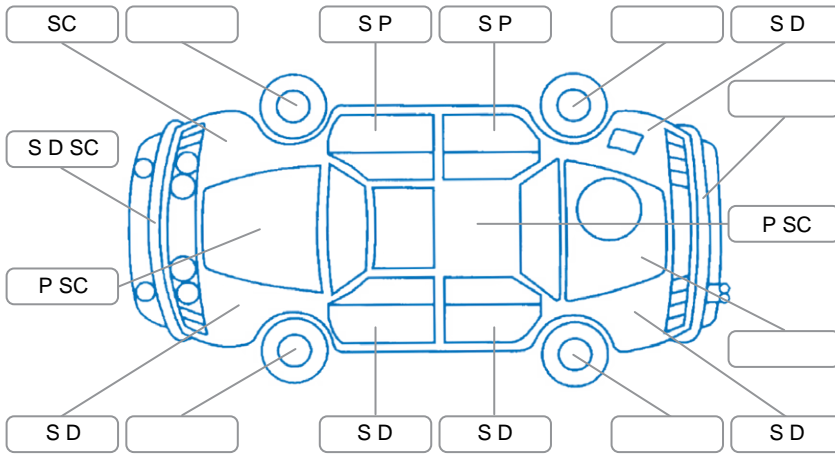

Report ID:	28,166,103	Version:	1
Created:	07 May 2026		

Make:	Ford	Model:	Transit
Body Style:	Van	Year:	2020
Rego No.:	NBU74	Rego Expiry:	21 Oct 2026
WoF Expiry:	21 Sep 2026	Odometer:	117,552 Kms
Good No.:	28166103	VIN:	WF0YXXTTGYLK73581
Next Service:	145093	Service History:	Yes

**Key**

S = Scratch    R = Rust    C = Crack    \* = Decals    W = Significant scuffs  
 D = Dent    PT = Paint defect    P = Pin dent    SC = Stone Chips

Note: some defects and blemishes may not be displayed in the diagram