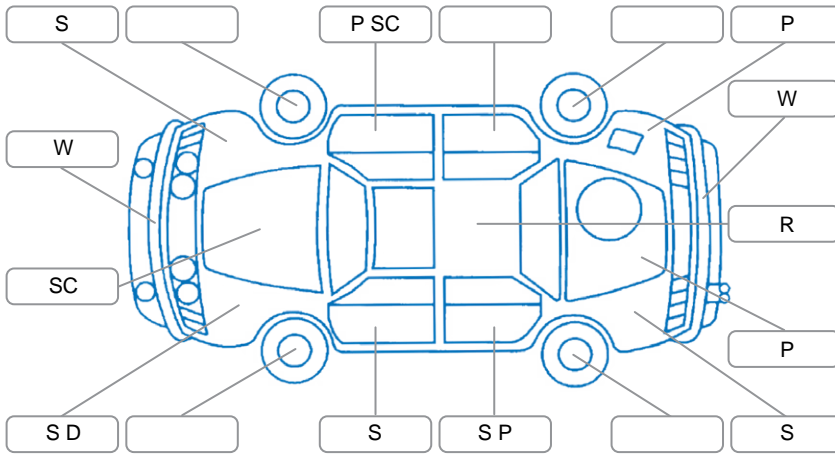

Report ID:	28,166,064	Version:	4
Created:	21 May 2026		

Make:	Mitsubishi	Model:	Triton
Body Style:	Utility	Year:	2021
Rego No.:	NKB765	Rego Expiry:	21 Sep 2026
WoF Expiry:	12 May 2027	Odometer:	86,642 Kms
Good No.:	28166064	VIN:	MMAJLKL10MH012797
Next Service:	96,337Kms	Service History:	Yes

**Key**  
 S = Scratch    R = Rust    C = Crack    \* = Decals    W = Significant scuffs  
 D = Dent    PT = Paint defect    P = Pin dent    SC = Stone Chips

Note: some defects and blemishes may not be displayed in the diagram