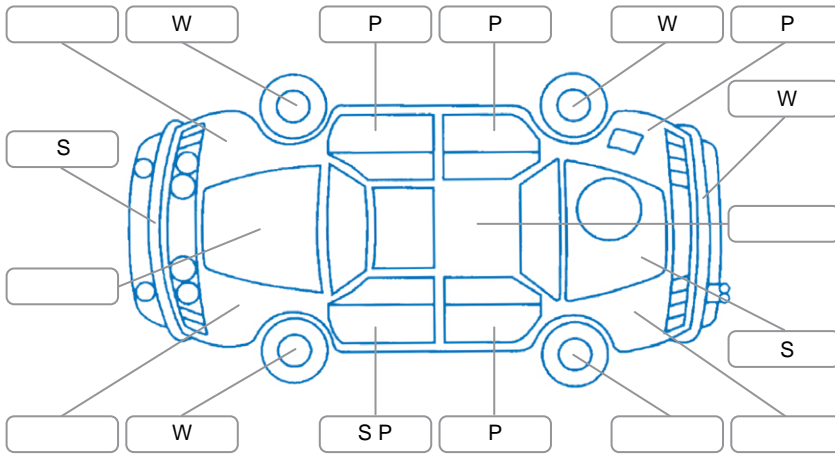

Report ID:	28,166,017	Version:	2
Created:	14 May 2026		

Make:	Holden	Model:	Commodore
Body Style:	Sedan	Year:	2012
Rego No.:	GHG315	Rego Expiry:	18 Jul 2026
WoF Expiry:	27 May 2027	Odometer:	149,626 Kms
Good No.:	28166017	VIN:	6G1EK5E3XCL605030
Next Service:	31/7/26 or 164000km	Service History:	No

Key
 S = Scratch R = Rust C = Crack * = Decals W = Significant scuffs
 D = Dent PT = Paint defect P = Pin dent SC = Stone Chips

Note: some defects and blemishes may not be displayed in the diagram

Body Inspection Comments

Conditions During Body Inspection: Dry

Under Carriage and Under Bonnet Inspection Comments

Interior Comments

Seats:	Good
Carpets:	Average
Panels:	majority of roof liner sagging and falling off.
Dashboard:	Good