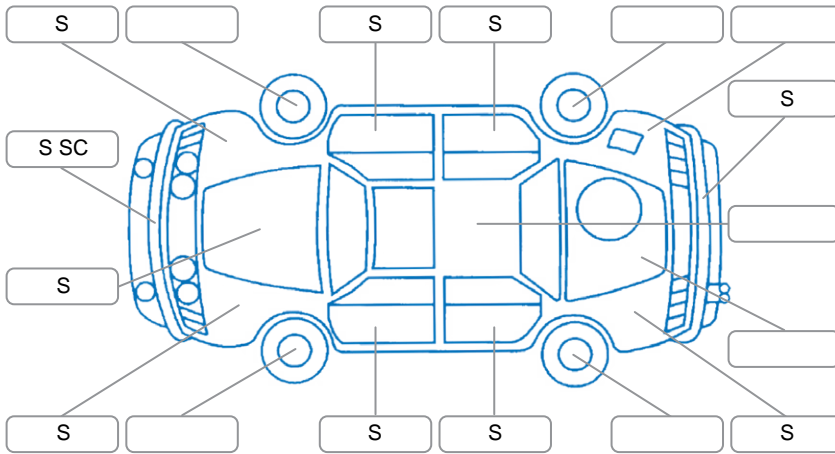

Report ID:	28,165,934	Version:	2
Created:	15 May 2026		

Make:	Nissan	Model:	Teana
Body Style:	Sedan	Year:	2017
Rego No.:	RDB143	Rego Expiry:	09 Oct 2026
WoF Expiry:	29 May 2027	Odometer:	61,154 Kms
Good No.:	28165934	VIN:	7AT0DH71X25114011
Next Service:	72,000	Service History:	No

**Key**  
 S = Scratch    R = Rust    C = Crack    \* = Decals    W = Significant scuffs  
 D = Dent    PT = Paint defect    P = Pin dent    SC = Stone Chips

Note: some defects and blemishes may not be displayed in the diagram