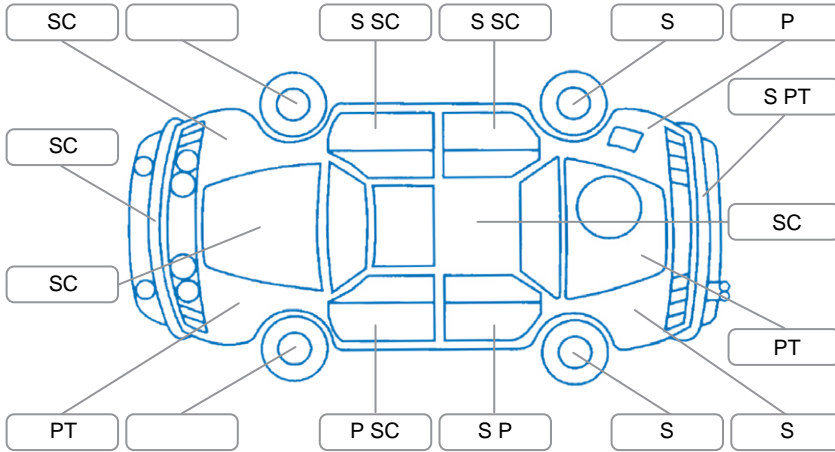

Report ID:	28,165,640	Version:	4
Created:	28 May 2026		

Make:	Honda	Model:	CRV
Body Style:	Wagon	Year:	2008
Rego No.:	KGC636	Rego Expiry:	03 Jun 2026
WoF Expiry:	27 May 2027	Odometer:	194,086 Kms
Good No.:	28165640	VIN:	7AT08G7HX16200420
Next Service:	200,559kms	Service History:	Yes

Key

S = Scratch R = Rust C = Crack * = Decals W = Significant scuffs
 D = Dent PT = Paint defect P = Pin dent SC = Stone Chips

Note: some defects and blemishes may not be displayed in the diagram

Body Inspection Comments

Conditions During Body Inspection: Dry

Under Carriage and Under Bonnet Inspection Comments

Interior Comments

Seats:	Front armrests torn, stain on rear seat.
Carpets:	Average
Panels:	Cargo tray missing.
Dashboard:	Radio surround cracked.