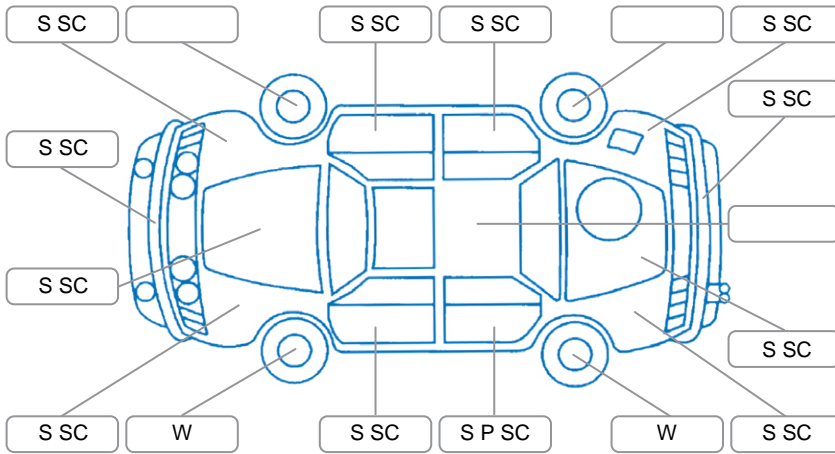

Report ID:	28,165,574	Version:	2
Created:	07 May 2026		

Make:	Holden	Model:	Captiva 7
Body Style:	SUV	Year:	2014
Rego No.:	HUB967	Rego Expiry:	28 May 2026
WoF Expiry:	15 Oct 2026	Odometer:	166,931 Kms
Good No.:	28165574	VIN:	KL3CA26U9FB013398
Next Service:	due	Service History:	No

Key

S = Scratch R = Rust C = Crack * = Decals W = Significant scuffs
 D = Dent PT = Paint defect P = Pin dent SC = Stone Chips

Note: some defects and blemishes may not be displayed in the diagram

Body Inspection Comments