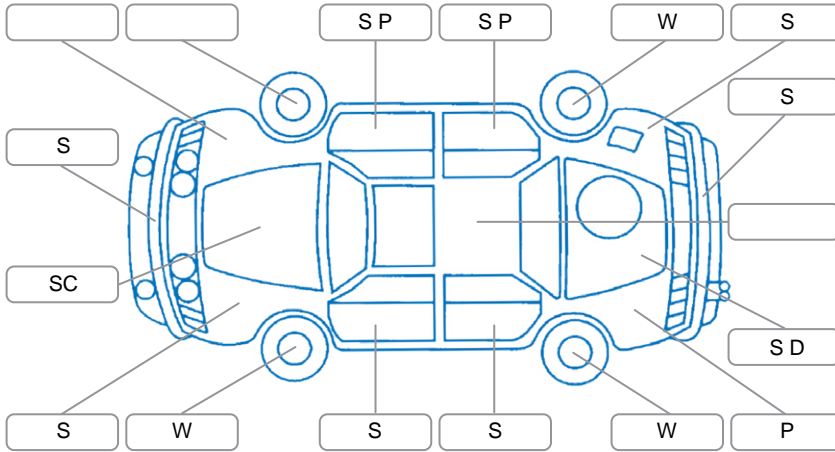

Report ID:	28,165,561	Version:	3
Created:	23 May 2026		

Make:	Suzuki	Model:	Swift
Body Style:	Hatchback	Year:	2016
Rego No.:	KBD17	Rego Expiry:	22 Jun 2026
WoF Expiry:	01 Jun 2027	Odometer:	74,947 Kms
Good No.:	28165561	VIN:	JSAFZC82S00332940
Next Service:	84,926	Service History:	Yes

**Key**

S = Scratch    R = Rust    C = Crack    \* = Decals    W = Significant scuffs  
 D = Dent    PT = Paint defect    P = Pin dent    SC = Stone Chips

Note: some defects and blemishes may not be displayed in the diagram