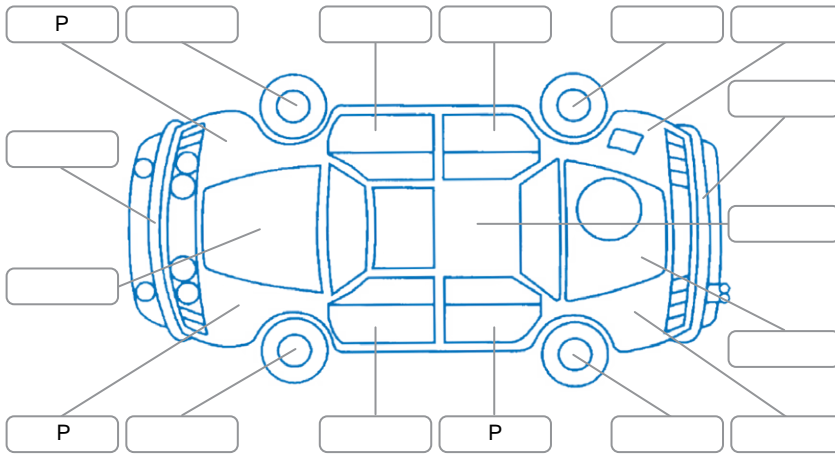

Key
 S = Scratch R = Rust C = Crack * = Decals W = Significant scuffs
 D = Dent PT = Paint defect P = Pin dent SC = Stone Chips

Note: some defects and blemishes may not be displayed in the diagram

Body Inspection Comments

Conditions During Body Inspection: Dry

Under Carriage and Under Bonnet Inspection Comments

Interior Comments

Seats:	Good
Carpets:	Good
Panels:	Good
Dashboard:	Good

General Comments

Road Conditions During Test Drive	Dry
Engine Timing Mechanism	Timing Chain
Evidence of Cam Belt Replacement	<input type="checkbox"/> Yes <input type="checkbox"/> No Kms
Inspected by:	LukaAjitvan Woerden
Published by:	Harry Dodds
Inspection Date:	07 May 2026