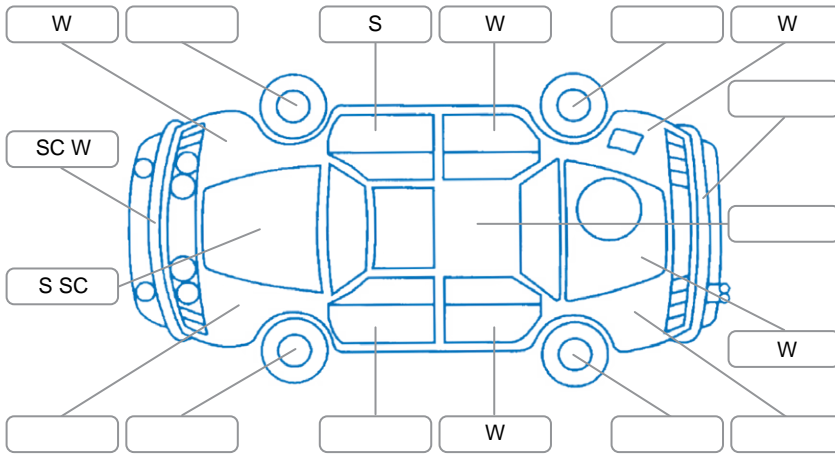

Report ID:	28,165,266	Version:	1
Created:	07 May 2026		

Make:	Land Rover	Model:	Range Rover
Body Style:	Wagon	Year:	2016
Rego No.:	MUC328	Rego Expiry:	17 Nov 2026
WoF Expiry:	19 May 2027	Odometer:	151,489 Kms
Good No.:	28165266	VIN:	SALGA2KE5GA271276
Next Service:	152,888km	Service History:	Yes

Key

S = Scratch R = Rust C = Crack * = Decals W = Significant scuffs
 D = Dent PT = Paint defect P = Pin dent SC = Stone Chips

Note: some defects and blemishes may not be displayed in the diagram

Body Inspection Comments

Windscreen stone chips

Conditions During Body Inspection

Dry

Under Carriage and Under Bonnet Inspection Comments

Engine oil leak
4 wheel drive

Interior Comments

Seats:	Good
Carpets:	Good
Panels:	Good
Dashboard:	Good