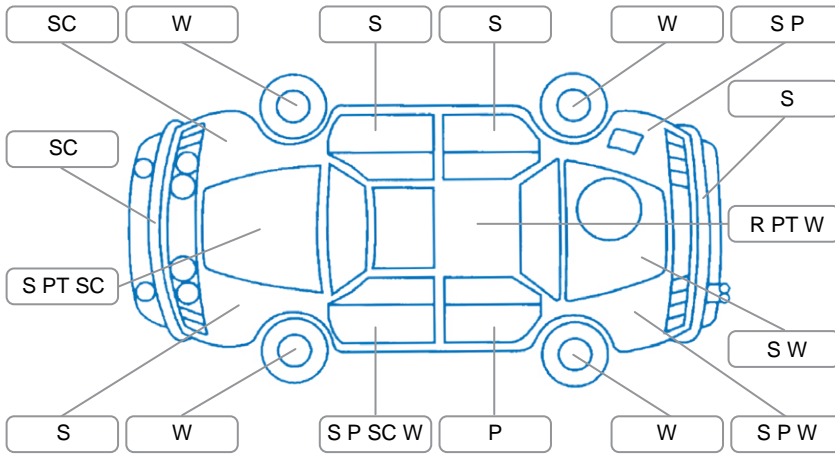

Report ID:	28,165,087	Version:	1
Created:	11 May 2026		

Make:	Ford	Model:	Kuga
Body Style:	SUV	Year:	2013
Rego No.:	HAW572	Rego Expiry:	30 Jun 2026
WoF Expiry:	08 Aug 2026	Odometer:	229,336 Kms
Good No.:	28165087	VIN:	WF0AXXWPMADU03427
Next Service:	235,350 Kms	Service History:	No

Key
 S = Scratch R = Rust C = Crack * = Decals W = Significant scuffs
 D = Dent PT = Paint defect P = Pin dent SC = Stone Chips

Note: some defects and blemishes may not be displayed in the diagram

Body Inspection Comments

Conditions During Body Inspection: Dry

Under Carriage and Under Bonnet Inspection Comments

All-wheel drive
 Engine oil weep

Interior Comments

Seats:	Average
Carpets:	Good
Panels:	Good
Dashboard:	Good

General Comments