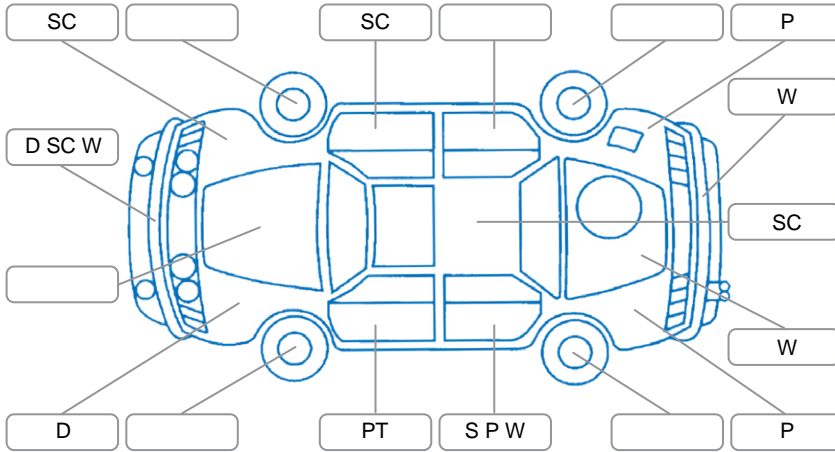

Report ID:	28,164,982	Version:	2
Created:	20 May 2026		

Make:	Toyota	Model:	Corolla
Body Style:	Wagon	Year:	2015
Rego No.:	JFR375	Rego Expiry:	25 Aug 2026
WoF Expiry:	01 Jun 2027	Odometer:	268,166 Kms
Good No.:	28164982	VIN:	JTDZE4GE20L000324
Next Service:	278,000	Service History:	No

### Key

S = Scratch    R = Rust    C = Crack    \* = Decals    W = Significant scuffs  
 D = Dent    PT = Paint defect    P = Pin dent    SC = Stone Chips

Note: some defects and blemishes may not be displayed in the diagram