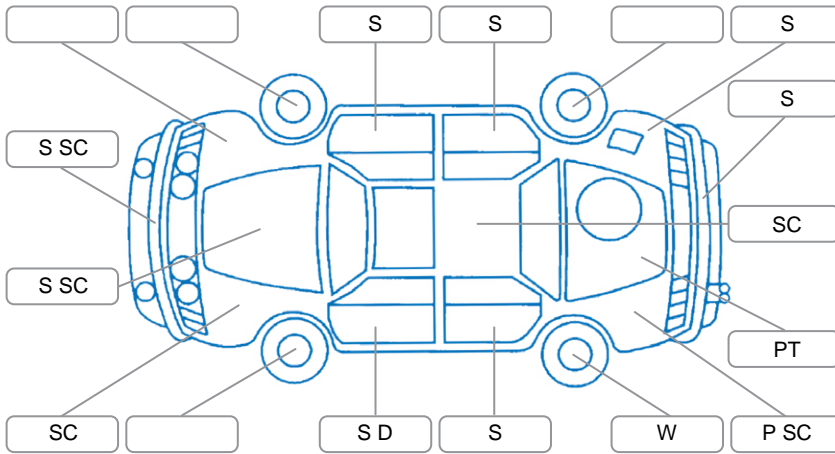

Report ID:	28,164,924	Version:	1
Created:	08 May 2026		

Make:	Subaru	Model:	Impreza
Body Style:	Wagon	Year:	2012
Rego No.:	NSU600	Rego Expiry:	10 Oct 2026
WoF Expiry:	13 May 2027	Odometer:	147,510 Kms
Good No.:	28164924	VIN:	7AT0GF09X21028439
Next Service:	157,500kms	Service History:	No

Key
 S = Scratch R = Rust C = Crack * = Decals W = Significant scuffs
 D = Dent PT = Paint defect P = Pin dent SC = Stone Chips

Note: some defects and blemishes may not be displayed in the diagram

Body Inspection Comments