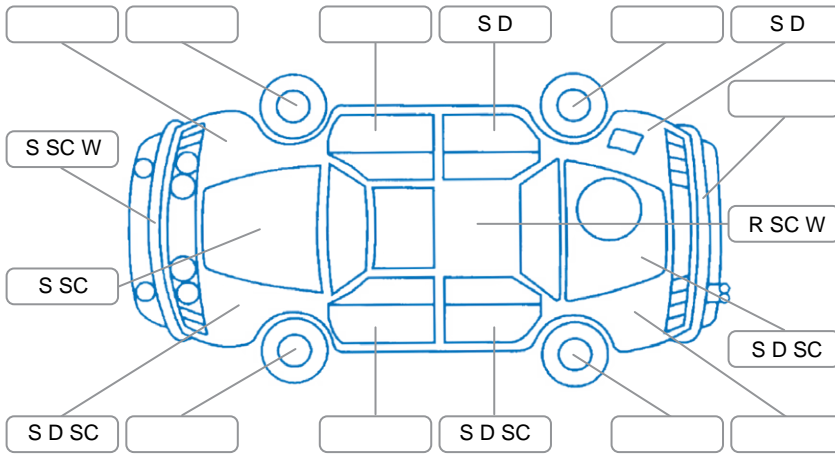

Report ID:	28,164,897	Version:	1
Created:	14 May 2026		

Make:	LDV	Model:	Deliver 9
Body Style:	Van	Year:	2021
Rego No.:	NNL998	Rego Expiry:	07 Aug 2026
WoF Expiry:	27 May 2027	Odometer:	134,003 Kms
Good No.:	28164897	VIN:	LSH14J7C5MA093063
Next Service:	148,000	Service History:	Yes

**Key**  
 S = Scratch    R = Rust    C = Crack    \* = Decals    W = Significant scuffs  
 D = Dent    PT = Paint defect    P = Pin dent    SC = Stone Chips

Note: some defects and blemishes may not be displayed in the diagram

### Body Inspection Comments

Both rear sill panels dented

Conditions During Body Inspection

Dry