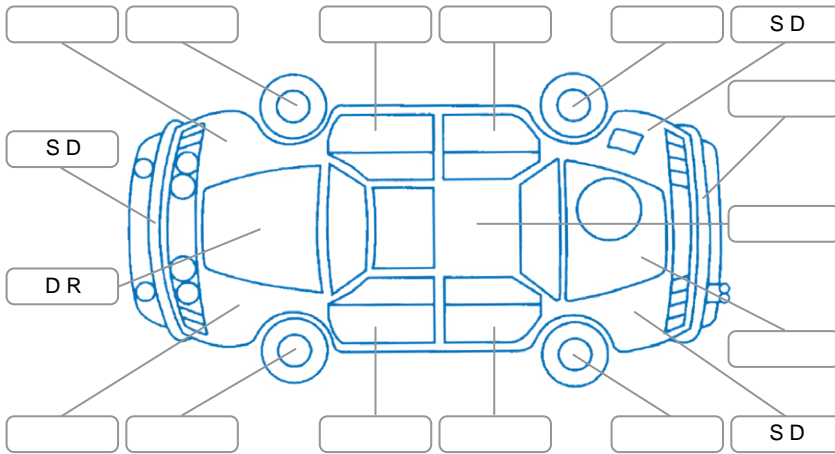

Report ID:	28,164,809	Version:	4
Created:	08 May 2026		

Make:	Holden	Model:	UTE
Body Style:	Utility	Year:	2010
Rego No.:	KRB380	Rego Expiry:	28 Mar 2027
WoF Expiry:	29 Apr 2027	Odometer:	116,999 Kms
Good No.:	28164809	VIN:	6G1EK4EV8AL445979
Next Service:	131,000 kms	Service History:	No

Key
 S = Scratch R = Rust C = Crack * = Decals W = Significant scuffs
 D = Dent PT = Paint defect P = Pin dent SC = Stone Chips

Note: some defects and blemishes may not be displayed in the diagram

Body Inspection Comments

Conditions During Body Inspection: Dry

Under Carriage and Under Bonnet Inspection Comments

Front and rear underbody sub-frame rust

Interior Comments

Seats:	Average
Carpets:	Average
Panels:	Average
Dashboard:	Good

General Comments

Wind Screen side rubber partial wear. Rear deck hood keys missing. Slight steering wheel noise while turning.

Road Conditions During Test Drive: Dry

Engine Timing Mechanism: Timing Chain