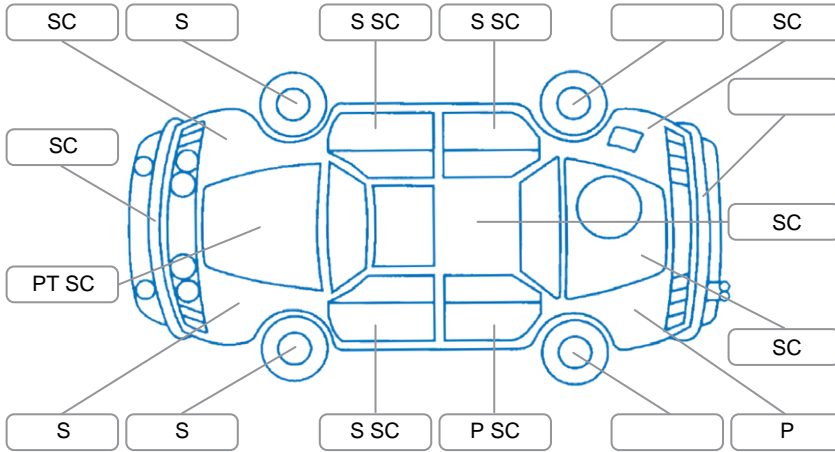

Report ID:	28,164,710	Version:	4
Created:	18 May 2026		

Make:	Mitsubishi	Model:	Outlander
Body Style:	Wagon	Year:	2015
Rego No.:	MHB236	Rego Expiry:	01 Dec 2026
WoF Expiry:	11 May 2027	Odometer:	89,264 Kms
Good No.:	28164710	VIN:	JMFXTGF7WGZ000773
Next Service:	94,875 Kms	Service History:	No

Key

S = Scratch R = Rust C = Crack * = Decals W = Significant scuffs
 D = Dent PT = Paint defect P = Pin dent SC = Stone Chips

Note: some defects and blemishes may not be displayed in the diagram

Body Inspection Comments

RR window scratched.

Conditions During Body Inspection

Dry

Under Carriage and Under Bonnet Inspection Comments

Interior Comments

Seats:	Average
Carpets:	Good
Panels:	Average, RF door trim damaged
Dashboard:	Good