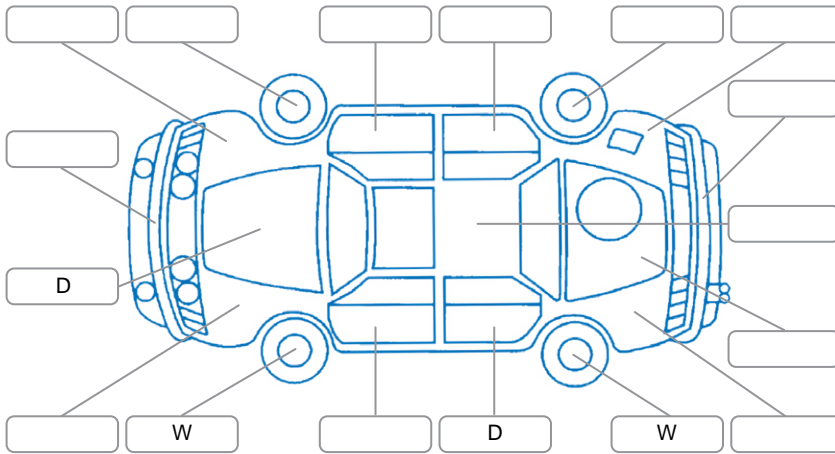

Report ID:	28,164,660	Version:	3
Created:	14 May 2026		

Make:	Cupra	Model:	Formentor
Body Style:	SUV	Year:	2022
Rego No.:	PFK539	Rego Expiry:	28 Jul 2026
WoF Expiry:	07 Apr 2027	Odometer:	59,420 Kms
Good No.:	28164660	VIN:	VSSZZZKMZNR030975
Next Service:	73000 kms	Service History:	Yes

**Key**  
 S = Scratch    R = Rust    C = Crack    \* = Decals    W = Significant scuffs  
 D = Dent    PT = Paint defect    P = Pin dent    SC = Stone Chips

Note: some defects and blemishes may not be displayed in the diagram