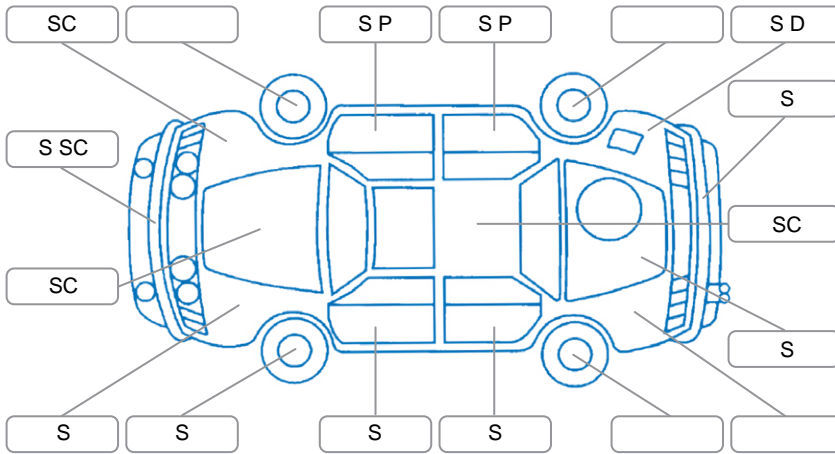

Report ID:	28,164,639	Version:	1
Created:	14 May 2026		

Make:	Mercedes-Benz	Model:	E-Class
Body Style:	Sedan	Year:	2013
Rego No.:	HBA435	Rego Expiry:	25 Jun 2026
WoF Expiry:	17 Oct 2026	Odometer:	164,590 Kms
Good No.:	28164639	VIN:	WDD2120362A830524
Next Service:	174,000km's	Service History:	Yes

**Key**  
 S = Scratch    R = Rust    C = Crack    \* = Decals    W = Significant scuffs  
 D = Dent    PT = Paint defect    P = Pin dent    SC = Stone Chips

Note: some defects and blemishes may not be displayed in the diagram