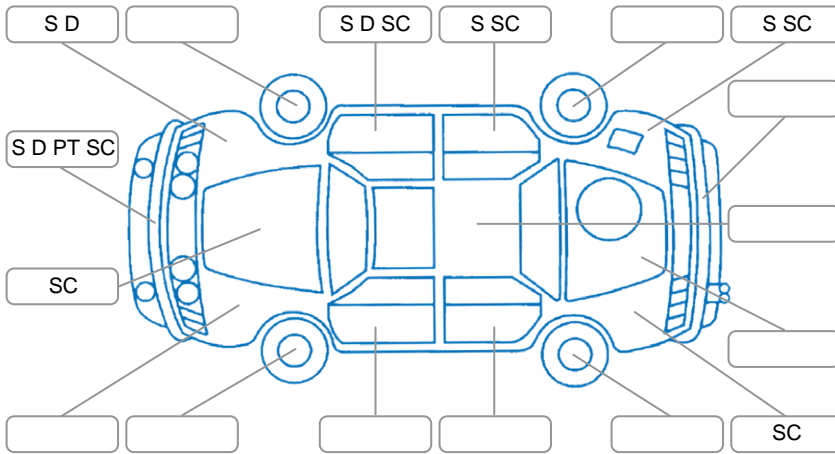

Report ID:	28,164,570	Version:	2
Created:	06 May 2026		

Make:	Mitsubishi	Model:	Triton
Body Style:	Utility	Year:	2023
Rego No.:	PWJ537	Rego Expiry:	19 Jul 2026
WoF Expiry:	24 Nov 2026	Odometer:	48,869 Kms
Good No.:	28164570	VIN:	MMAJLKL10NH034875
Next Service:	60,000 Kms	Service History:	Yes

Key
 S = Scratch R = Rust C = Crack * = Decals W = Significant scuffs
 D = Dent PT = Paint defect P = Pin dent SC = Stone Chips

Note: some defects and blemishes may not be displayed in the diagram

Body Inspection Comments

- Front grille cracked.
- Stonechip/crack in windscreen.
- All tyres treads are peeling.
- RF door seal split.

Conditions During Body Inspection: Wet Dry

Under Carriage and Under Bonnet Inspection Comments