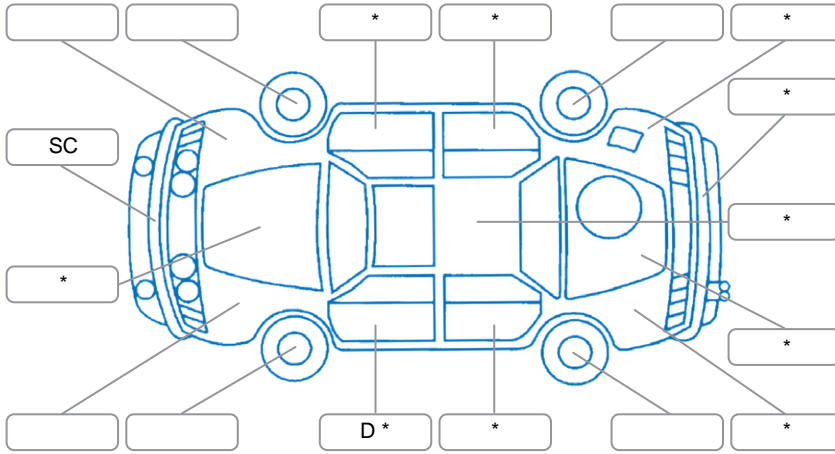

Report ID:	28,164,377	Version:	1
Created:	05 May 2026		

Make:	Toyota	Model:	Corolla
Body Style:	Wagon	Year:	2016
Rego No.:	JZK246	Rego Expiry:	28 Jul 2026
WoF Expiry:	20 Aug 2026	Odometer:	104,043 Kms
Good No.:	28164377	VIN:	JTDZE4GE901000638
Next Service:	110121 kms	Service History:	Yes

### Key

S = Scratch    R = Rust    C = Crack    \* = Decals    W = Significant scuffs  
 D = Dent    PT = Paint defect    P = Pin dent    SC = Stone Chips

Note: some defects and blemishes may not be displayed in the diagram

### Under Carriage and Under Bonnet Inspection Comments

Front lower control arm rear bushings cracking.