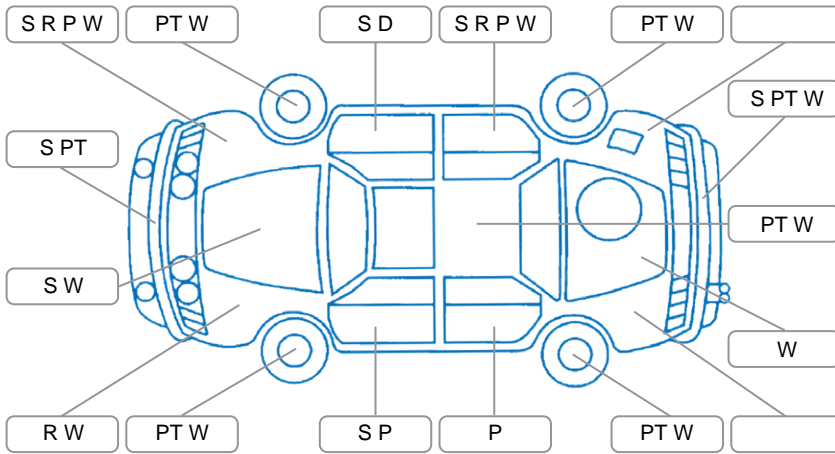

Report ID:	28,164,312	Version:	1
Created:	06 May 2026		

Make:	Mazda	Model:	Axela
Body Style:	Hatchback	Year:	2005
Rego No.:	JBE23	Rego Expiry:	09 Apr 2026
WoF Expiry:	11 Nov 2026	Odometer:	231,392 Kms
Good No.:	28164312	VIN:	7AT0C13JX15201703
Next Service:	?	Service History:	No

Key
 S = Scratch R = Rust C = Crack * = Decals W = Significant scuffs
 D = Dent PT = Paint defect P = Pin dent SC = Stone Chips

Note: some defects and blemishes may not be displayed in the diagram

Body Inspection Comments

- Front bumper not mounted
- Side skirt not mounted
- Windscreen stone chips

Conditions During Body Inspection: Dry

Under Carriage and Under Bonnet Inspection Comments

- Transmission oil leak
- Underbody surface rust
- Front wheel drive
- Aftermarket exhaust