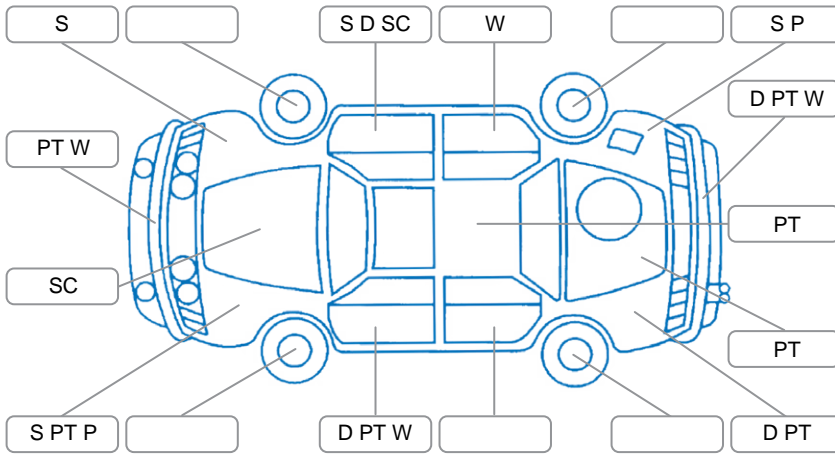

Report ID:	28,164,298	Version:	1
Created:	15 May 2026		

Make:	Honda	Model:	Odyssey
Body Style:	Wagon	Year:	2007
Rego No.:	LWJ704	Rego Expiry:	10 Jul 2026
WoF Expiry:	21 Aug 2026	Odometer:	126,957 Kms
Good No.:	28164298	VIN:	7AT08G61X18406272
Next Service:	135,129	Service History:	No

**Key**  
 S = Scratch    R = Rust    C = Crack    \* = Decals    W = Significant scuffs  
 D = Dent    PT = Paint defect    P = Pin dent    SC = Stone Chips

Note: some defects and blemishes may not be displayed in the diagram