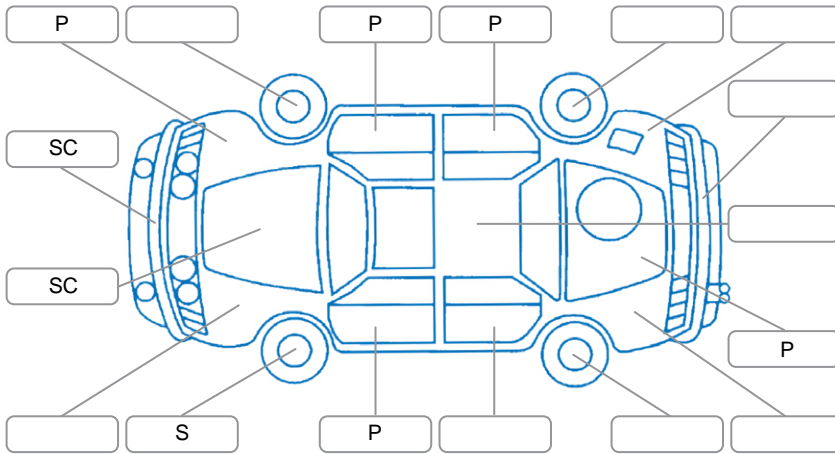

Report ID:	28,164,222	Version:	1
Created:	07 May 2026		

Make:	Suzuki	Model:	Vitara
Body Style:	SUV	Year:	2019
Rego No.:	MHM588	Rego Expiry:	11 Feb 2027
WoF Expiry:	19 May 2027	Odometer:	69,404 Kms
Good No.:	28164222	VIN:	TSMLYD21S00661399
Next Service:	83000 Kms	Service History:	Yes

Key
 S = Scratch R = Rust C = Crack * = Decals W = Significant scuffs
 D = Dent PT = Paint defect P = Pin dent SC = Stone Chips

Note: some defects and blemishes may not be displayed in the diagram

Body Inspection Comments

Conditions During Body Inspection: Dry

Under Carriage and Under Bonnet Inspection Comments

Interior Comments

Seats:	Average
Carpets:	Average
Panels:	Average
Dashboard:	Average

General Comments

2WD.

Road Conditions During Test Drive	Dry	
Engine Timing Mechanism	Timing Chain	
Evidence of Cam Belt Replacement	<input type="checkbox"/> Yes <input type="checkbox"/> No	Kms
Inspected by:	Kees Gould	
Published by:	Kieran Driver	
Inspection Date:	05 May 2026	