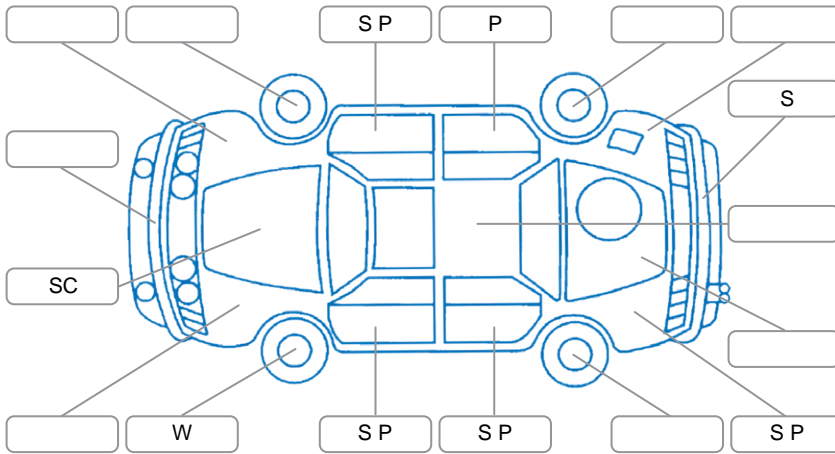

Report ID:	28,164,171	Version:	2
Created:	19 May 2026		

Make:	Hyundai	Model:	Santa FE
Body Style:	SUV	Year:	2021
Rego No.:	NZG725	Rego Expiry:	16 Nov 2026
WoF Expiry:	09 Dec 2026	Odometer:	61,477 Kms
Good No.:	28164171	VIN:	KMHS381HWMU405844
Next Service:	71,053Kms	Service History:	Yes

Key

S = Scratch R = Rust C = Crack * = Decals W = Significant scuffs
 D = Dent PT = Paint defect P = Pin dent SC = Stone Chips

Note: some defects and blemishes may not be displayed in the diagram

Body Inspection Comments