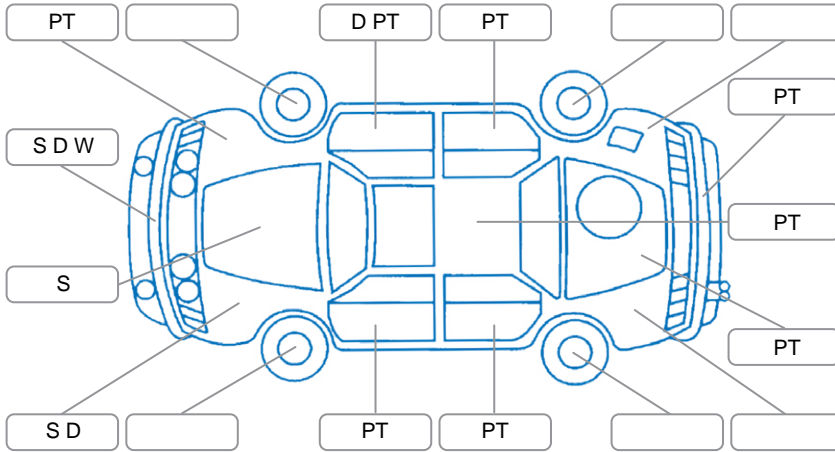

Report ID:	28,164,163	Version:	1
Created:	15 May 2026		

Make:	Mitsubishi	Model:	Pajero
Body Style:	SUV	Year:	2004
Rego No.:	LFA502	Rego Expiry:	04 Jul 2026
WoF Expiry:	03 Jul 2026	Odometer:	212,170 Kms
Good No.:	28164163	VIN:	JMFLYV77W4J003425
Next Service:	unknown	Service History:	No

Key

S = Scratch R = Rust C = Crack * = Decals W = Significant scuffs
 D = Dent PT = Paint defect P = Pin dent SC = Stone Chips

Note: some defects and blemishes may not be displayed in the diagram

Body Inspection Comments

Wiper blade worn

Conditions During Body Inspection

Dry

Under Carriage and Under Bonnet Inspection Comments

Oil leaks around valve cover areas

Interior Comments

Seats:	left front worn
Carpets:	Good
Panels:	Good
Dashboard:	top glove box not opening