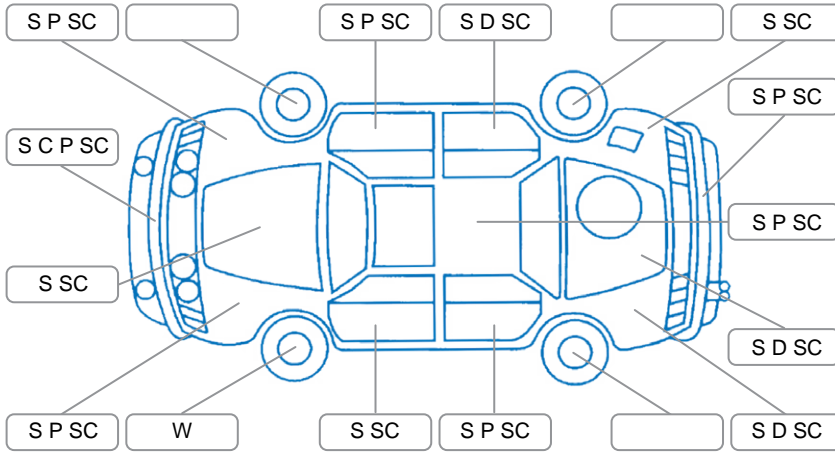

Report ID:	28,164,159	Version:	1
Created:	08 May 2026		

Make:	Toyota	Model:	Spacio
Body Style:	Wagon	Year:	2004
Rego No.:	JKT527	Rego Expiry:	18 Mar 2027
WoF Expiry:	04 Dec 2026	Odometer:	246,628 Kms
Good No.:	28164159	VIN:	7AT0H607X15120055
Next Service:	247770	Service History:	No

Key

S = Scratch R = Rust C = Crack * = Decals W = Significant scuffs
 D = Dent PT = Paint defect P = Pin dent SC = Stone Chips

Note: some defects and blemishes may not be displayed in the diagram

Body Inspection Comments

Minor stonechips on windscreen
 Tape holding front bumper on left side

Conditions During Body Inspection Dry

Under Carriage and Under Bonnet Inspection Comments

Front wheel drive
 Oil leak
 Front left CV leaking
 Both sills damaged