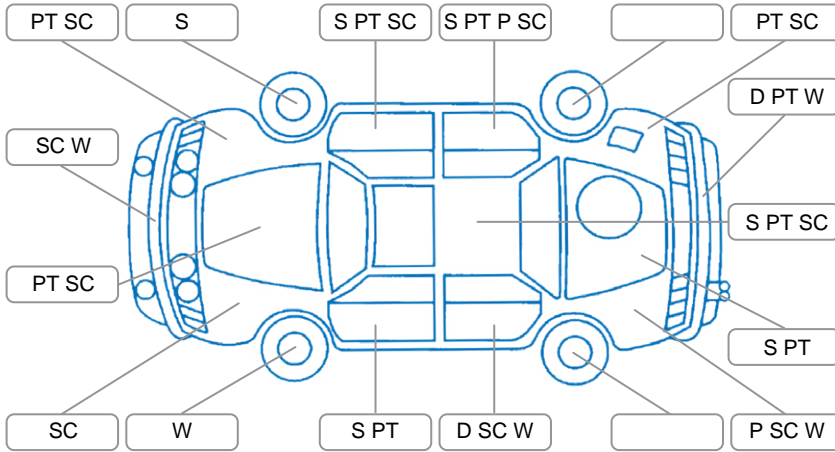

Report ID:	28,164,144	Version:	1
Created:	07 May 2026		

Make:	Mazda	Model:	Mazda6
Body Style:	Sedan	Year:	2009
Rego No.:	EWQ935	Rego Expiry:	16 Sep 2026
WoF Expiry:	17 Dec 2026	Odometer:	298,286 Kms
Good No.:	28164144	VIN:	JM0GH10F100126490
Next Service:	300,000 Kms	Service History:	Yes

Key

S = Scratch R = Rust C = Crack * = Decals W = Significant scuffs
 D = Dent PT = Paint defect P = Pin dent SC = Stone Chips

Note: some defects and blemishes may not be displayed in the diagram

Body Inspection Comments

- Scuffs on both taillights
- Significant paint peeling on most panels
- Stone chip and substantial crack in windscreen

Conditions During Body Inspection: Dry

Under Carriage and Under Bonnet Inspection Comments

Front-wheel drive

Interior Comments

Seats:	Good
Carpets:	Good
Panels:	Good
Dashboard:	Melting away on left side

General Comments

Road Conditions During Test Drive	Dry	
Engine Timing Mechanism	Timing Chain	
Evidence of Cam Belt Replacement	<input type="checkbox"/> Yes <input type="checkbox"/> No	Kms
Inspected by:	Ryan Scott	
Published by:	Robert Chardon	
Inspection Date:	07 May 2026	