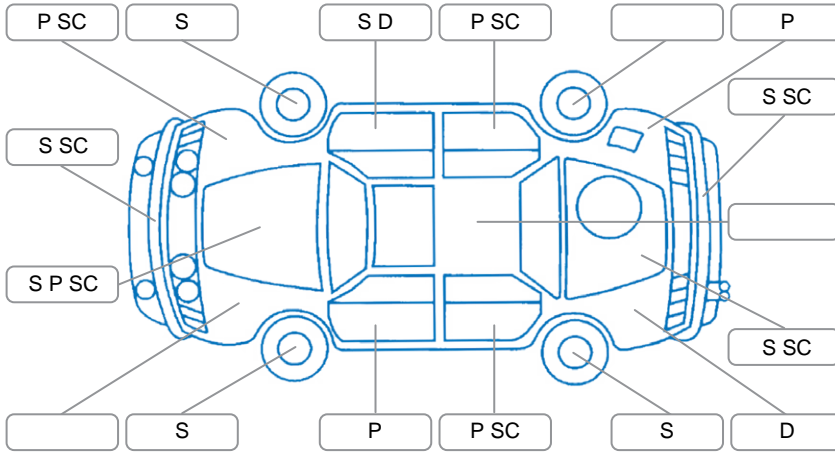

Report ID:	28,164,035	Version:	2
Created:	06 May 2026		

Make:	Hyundai	Model:	Ix35
Body Style:	SUV	Year:	2014
Rego No.:	HSS5	Rego Expiry:	27 Oct 2026
WoF Expiry:	31 Mar 2027	Odometer:	220,683 Kms
Good No.:	28164035	VIN:	KMHJU81VSFU998380
Next Service:	229850 Kms	Service History:	No

Key

S = Scratch R = Rust C = Crack * = Decals W = Significant scuffs
 D = Dent PT = Paint defect P = Pin dent SC = Stone Chips

Note: some defects and blemishes may not be displayed in the diagram

Body Inspection Comments

Conditions During Body Inspection Dry

Under Carriage and Under Bonnet Inspection Comments

Interior Comments

Seats:	Average
Carpets:	Average
Panels:	Average
Dashboard:	Average

General Comments

Key Fobs inoperable can only lock and unlock from physical key. suspect faulty internals as wont work with fresh battery 4WD.