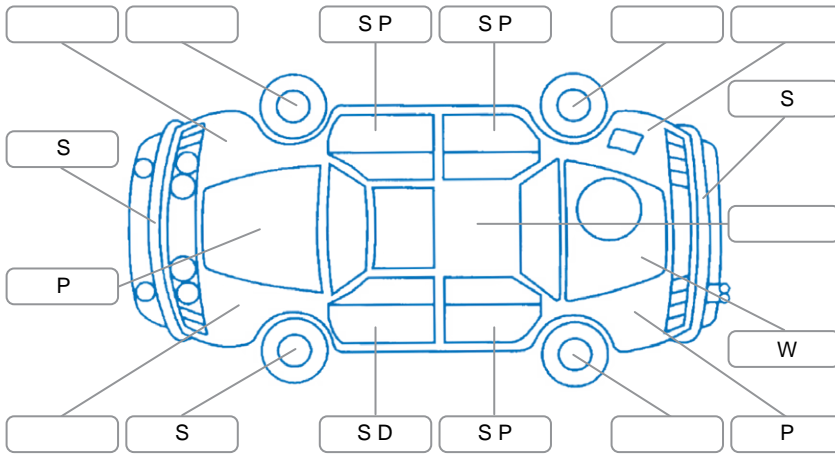

Report ID:	28,164,019	Version:	1
Created:	06 May 2026		

Make:	KIA	Model:	Cerato
Body Style:	Sedan	Year:	2010
Rego No.:	FLH918	Rego Expiry:	05 Oct 2026
WoF Expiry:	14 Apr 2027	Odometer:	156,257 Kms
Good No.:	28164019	VIN:	KNAFT412MA5262607
Next Service:	170,000 Kms	Service History:	No

Key
 S = Scratch R = Rust C = Crack * = Decals W = Significant scuffs
 D = Dent PT = Paint defect P = Pin dent SC = Stone Chips

Note: some defects and blemishes may not be displayed in the diagram

Body Inspection Comments

Tint on rear window bubbling.

Conditions During Body Inspection

Dry

Under Carriage and Under Bonnet Inspection Comments

Right front outer CV boot leaking.

Interior Comments

Seats:	Average
Carpets:	Average
Panels:	Average
Dashboard:	Average