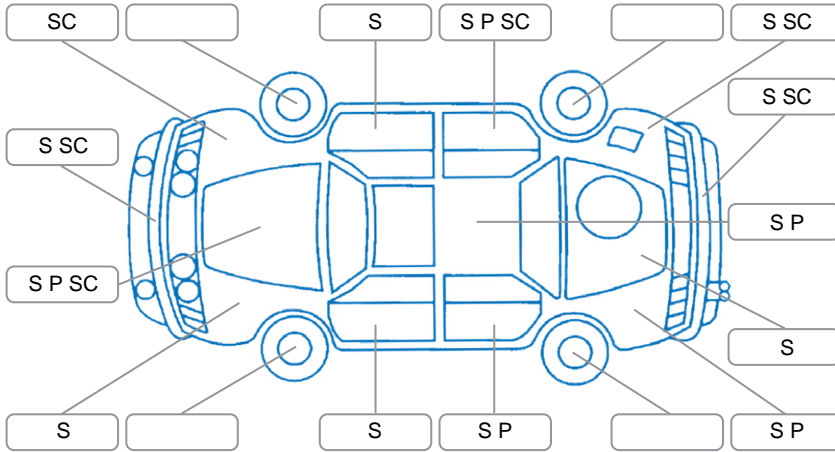

Report ID:	28,164,003	Version:	2
Created:	11 May 2026		

Make:	Mitsubishi	Model:	Outlander
Body Style:	SUV	Year:	2022
Rego No.:	PFL584	Rego Expiry:	11 Jul 2026
WoF Expiry:	16 Apr 2027	Odometer:	122,679 Kms
Good No.:	28164003	VIN:	JMFXDGN0WNZ000439
Next Service:	131,200	Service History:	Yes

Key

S = Scratch R = Rust C = Crack * = Decals W = Significant scuffs
 D = Dent PT = Paint defect P = Pin dent SC = Stone Chips

Note: some defects and blemishes may not be displayed in the diagram

Body Inspection Comments