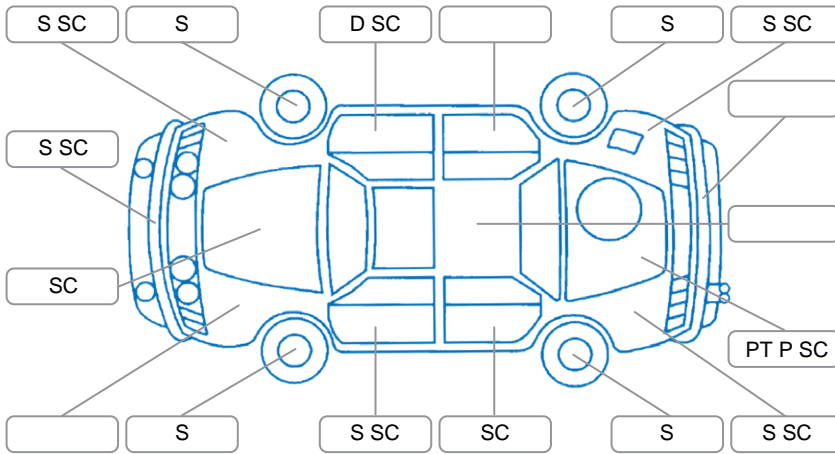

Make:	Toyota	Model:	Aqua
Body Style:	Hatchback	Year:	2017
Rego No.:	PHH348	Rego Expiry:	19 Aug 2026
WoF Expiry:	05 Feb 2027	Odometer:	81,452 Kms
Good No.:	28163937	VIN:	7AT0H65YX22567685
Next Service:	91,456 Kms	Service History:	No

Key
 S = Scratch R = Rust C = Crack * = Decals W = Significant scuffs
 D = Dent PT = Paint defect P = Pin dent SC = Stone Chips

Note: some defects and blemishes may not be displayed in the diagram

Body Inspection Comments

Conditions During Body Inspection: Dry

Under Carriage and Under Bonnet Inspection Comments

Interior Comments

Seats:	Good
Carpets:	Poor, RF carpet torn
Panels:	Good
Dashboard:	Good

General Comments

Road Conditions During Test Drive	Dry
Engine Timing Mechanism	Timing Chain
Evidence of Cam Belt Replacement	<input type="checkbox"/> Yes <input type="checkbox"/> No Kms
Inspected by:	Caleb Spicer Lee
Published by:	Shanna Bullion
Inspection Date:	06 May 2026