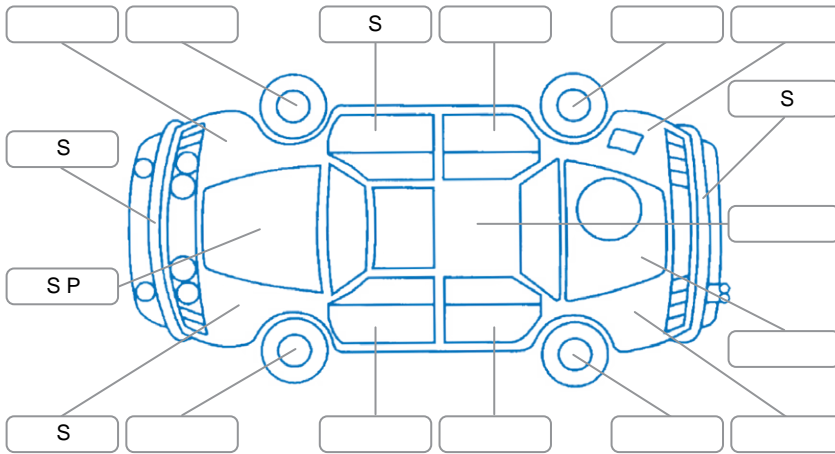

Report ID:	28,163,888	Version:	2
Created:	08 May 2026		

Make:	Nissan	Model:	Qashqai
Body Style:	SUV	Year:	2017
Rego No.:	KTF100	Rego Expiry:	30 Jul 2026
WoF Expiry:	20 May 2027	Odometer:	62,850 Kms
Good No.:	28163888	VIN:	SJNFBAJ11A1965974
Next Service:	72854	Service History:	Yes

Key

S = Scratch R = Rust C = Crack * = Decals W = Significant scuffs
 D = Dent PT = Paint defect P = Pin dent SC = Stone Chips

Note: some defects and blemishes may not be displayed in the diagram

Body Inspection Comments

Conditions During Body Inspection

Dry

Under Carriage and Under Bonnet Inspection Comments

No leaks seen.

Interior Comments

Seats:	Average
Carpets:	Average
Panels:	Average
Dashboard:	Good

General Comments

Vehicle drove ok at the time of the drive.