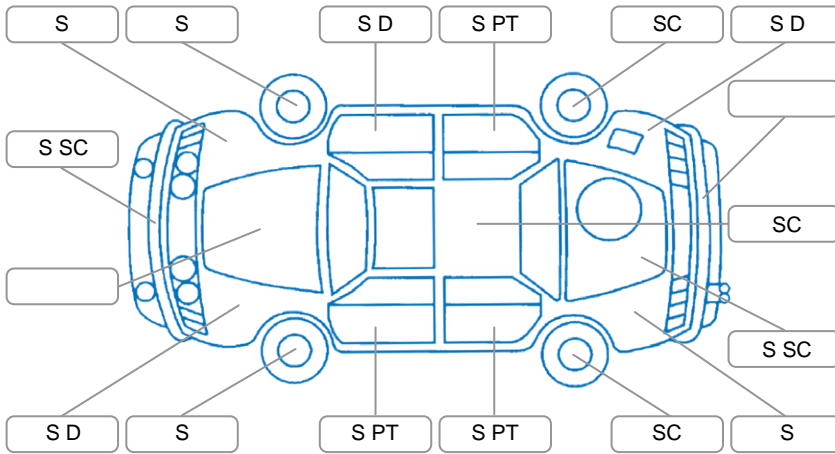

Report ID:	28,163,874	Version:	1
Created:	05 May 2026		

Make:	Isuzu	Model:	D-MAX
Body Style:	Utility	Year:	2016
Rego No.:	PSA690	Rego Expiry:	24 Dec 2025
WoF Expiry:	10 Jul 2026	Odometer:	204,337 Kms
Good No.:	28163874	VIN:	MPATFR85JFT008105
Next Service:	230,000	Service History:	No

**Key**  
 S = Scratch    R = Rust    C = Crack    \* = Decals    W = Significant scuffs  
 D = Dent    PT = Paint defect    P = Pin dent    SC = Stone Chips

Note: some defects and blemishes may not be displayed in the diagram