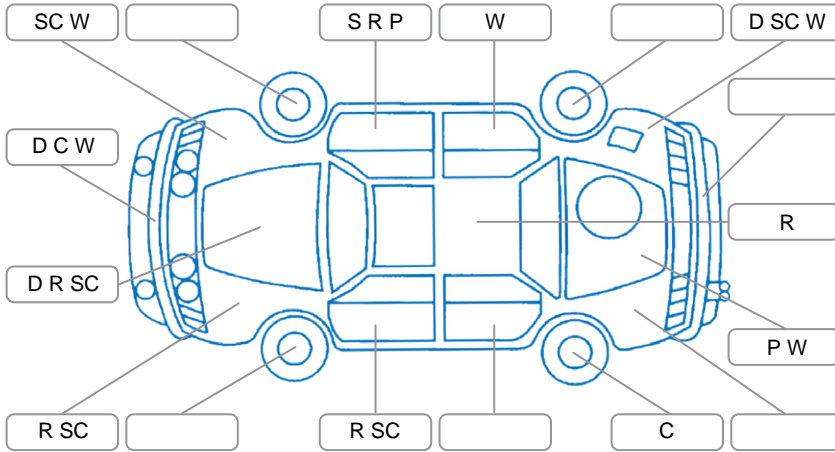

Report ID:	28,163,861	Version:	1
Created:	06 May 2026		

Make:	Toyota	Model:	Hiace
Body Style:	Van	Year:	2018
Rego No.:	LSE682	Rego Expiry:	09 Jul 2026
WoF Expiry:	07 Nov 2026	Odometer:	121,644 Kms
Good No.:	28163861	VIN:	JTFHT02P700242926
Next Service:	124,489	Service History:	No

**Key**

S = Scratch    R = Rust    C = Crack    \* = Decals    W = Significant scuffs  
 D = Dent    PT = Paint defect    P = Pin dent    SC = Stone Chips

Note: some defects and blemishes may not be displayed in the diagram