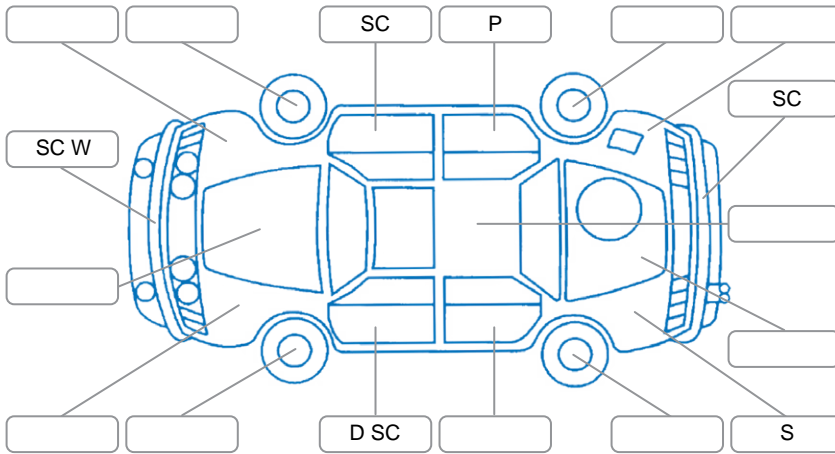

Report ID:	28,163,826	Version:	1
Created:	21 May 2026		

Make:	Toyota	Model:	Rav4
Body Style:	SUV	Year:	2023
Rego No.:	PSM290	Rego Expiry:	14 Feb 2027
WoF Expiry:	15 Feb 2027	Odometer:	103,010 Kms
Good No.:	28163826	VIN:	JTMZ43FV10D150255
Next Service:	105000	Service History:	Yes

Key
 S = Scratch R = Rust C = Crack * = Decals W = Significant scuffs
 D = Dent PT = Paint defect P = Pin dent SC = Stone Chips

Note: some defects and blemishes may not be displayed in the diagram

Body Inspection Comments

Front bumper misaligned

Conditions During Body Inspection

Dry

Under Carriage and Under Bonnet Inspection Comments

Interior Comments

Seats:	Good
Carpets:	Good
Panels:	Good
Dashboard:	Good

General Comments

Partial service history