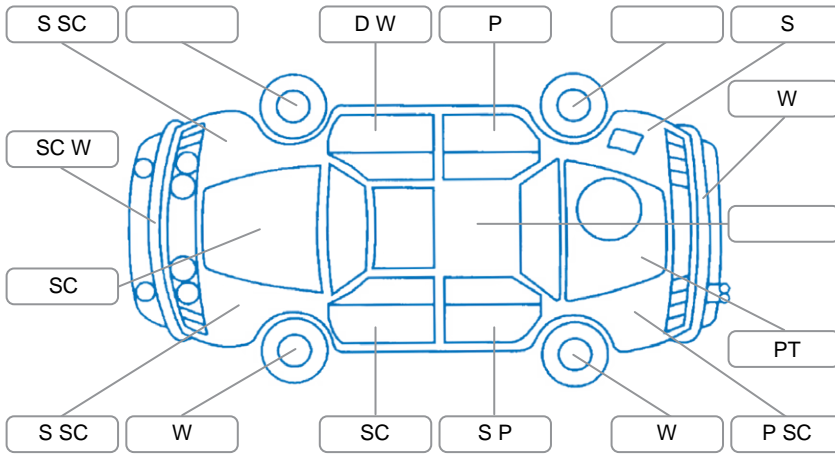

Report ID:	28,163,819	Version:	1
Created:	05 May 2026		

Make:	Mercedes-Benz	Model:	E-Class
Body Style:	Sedan	Year:	2009
Rego No.:	RKS77	Rego Expiry:	10 May 2026
WoF Expiry:	11 Oct 2026	Odometer:	175,262 Kms
Good No.:	28163819	VIN:	WDB2110542B418001
Next Service:	185000	Service History:	No

Key

S = Scratch R = Rust C = Crack * = Decals W = Significant scuffs
 D = Dent PT = Paint defect P = Pin dent SC = Stone Chips

Note: some defects and blemishes may not be displayed in the diagram

Body Inspection Comments