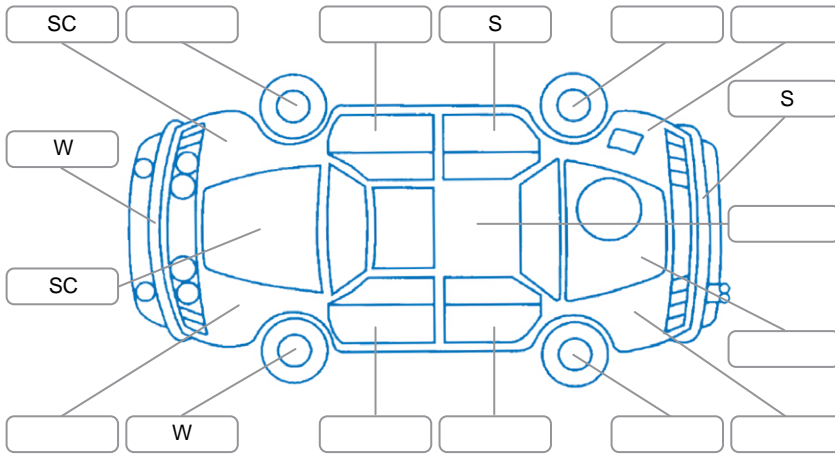

Report ID:	28,163,793	Version:	2
Created:	13 May 2026		

Make:	Mazda	Model:	Demio
Body Style:	Hatchback	Year:	2018
Rego No.:	QBW849	Rego Expiry:	04 Jan 2027
WoF Expiry:	21 May 2027	Odometer:	68,013 Kms
Good No.:	28163793	VIN:	7AT0C12HX23515162
Next Service:	8/05/27 or 78000	Service History:	No

Key
 S = Scratch R = Rust C = Crack * = Decals W = Significant scuffs
 D = Dent PT = Paint defect P = Pin dent SC = Stone Chips

Note: some defects and blemishes may not be displayed in the diagram

Body Inspection Comments

Conditions During Body Inspection: Dry

Under Carriage and Under Bonnet Inspection Comments

Interior Comments

Seats:	Good
Carpets:	Good
Panels:	Good
Dashboard:	Good

General Comments

Vehicle drove well.

Road Conditions During Test Drive	Dry		
Engine Timing Mechanism	Timing Chain		
Evidence of Cam Belt Replacement	<input type="checkbox"/> Yes	<input type="checkbox"/> No	Kms
Inspected by:	Jayden Roxburgh		
Published by:	Jayden Roxburgh		
Inspection Date:	13 May 2026		