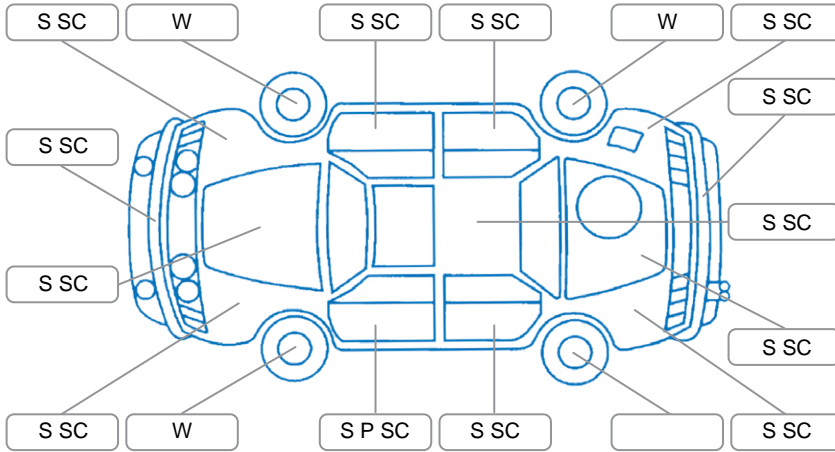

Report ID:	28,163,667	Version:	1
Created:	12 May 2026		

Make:	KIA	Model:	Picanto
Body Style:	Hatchback	Year:	2015
Rego No.:	JMZ792	Rego Expiry:	13 Dec 2026
WoF Expiry:	01 Jan 2027	Odometer:	83,847 Kms
Good No.:	28163667	VIN:	KNABX512LFT936601
Next Service:	93951	Service History:	No

Key

S = Scratch R = Rust C = Crack * = Decals W = Significant scuffs
 D = Dent PT = Paint defect P = Pin dent SC = Stone Chips

Note: some defects and blemishes may not be displayed in the diagram

Body Inspection Comments

Minor stonechips on windscreen

Conditions During Body Inspection

Dry

Under Carriage and Under Bonnet Inspection Comments

Front wheel drive

Interior Comments

Seats:	Good
Carpets:	Good
Panels:	Good
Dashboard:	Good