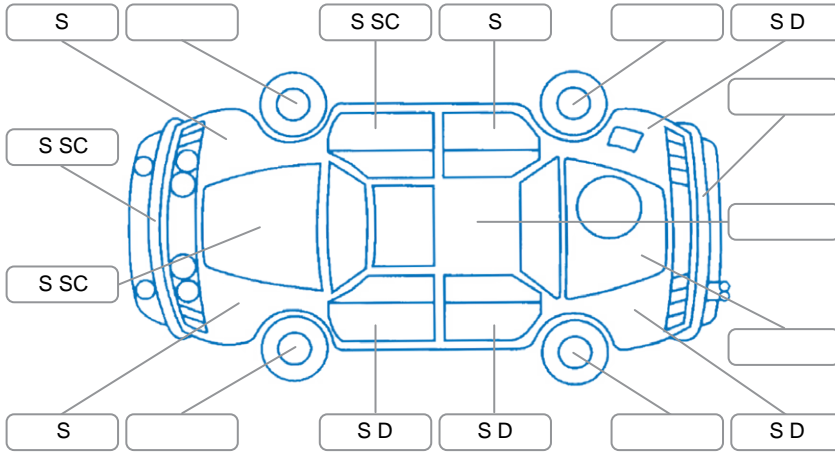

Report ID:	28,163,508	Version:	1
Created:	11 May 2026		

Make:	Hyundai	Model:	Elantra
Body Style:	Sedan	Year:	2011
Rego No.:	FZC855	Rego Expiry:	28 Jun 2026
WoF Expiry:	22 May 2027	Odometer:	129,003 Kms
Good No.:	28163508	VIN:	KMHDG41EMCU161440
Next Service:	133,000	Service History:	Yes

Key

S = Scratch R = Rust C = Crack * = Decals W = Significant scuffs
 D = Dent PT = Paint defect P = Pin dent SC = Stone Chips

Note: some defects and blemishes may not be displayed in the diagram

Body Inspection Comments