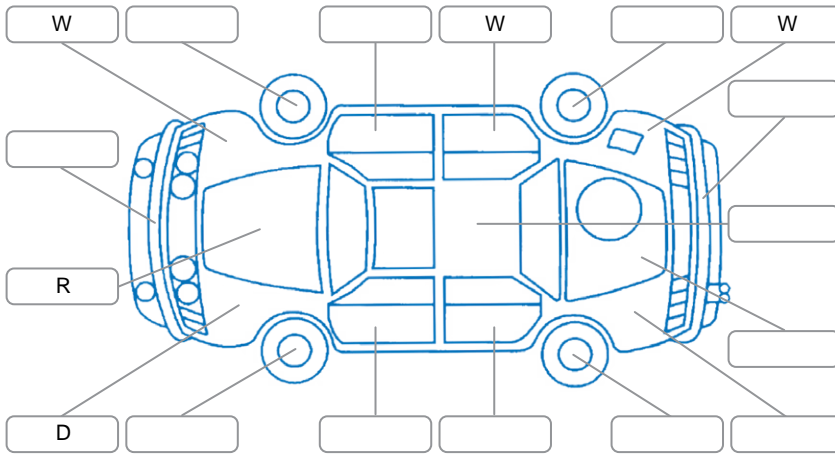

Report ID:	28,163,452	Version:	1
Created:	06 May 2026		

Make:	Honda	Model:	HR-V
Body Style:	SUV	Year:	2021
Rego No.:	NHE937	Rego Expiry:	10 Feb 2027
WoF Expiry:	13 Jan 2027	Odometer:	45,944 Kms
Good No.:	28163452	VIN:	MRHRU5830MP062330
Next Service:	50800	Service History:	No

Key
 S = Scratch R = Rust C = Crack * = Decals W = Significant scuffs
 D = Dent PT = Paint defect P = Pin dent SC = Stone Chips

Note: some defects and blemishes may not be displayed in the diagram

Body Inspection Comments

Conditions During Body Inspection	Dry
-----------------------------------	-----

Under Carriage and Under Bonnet Inspection Comments

Underbody surface rust
 Front wheel drive

Interior Comments

Seats:	Average
Carpets:	Average
Panels:	Good
Dashboard:	Good