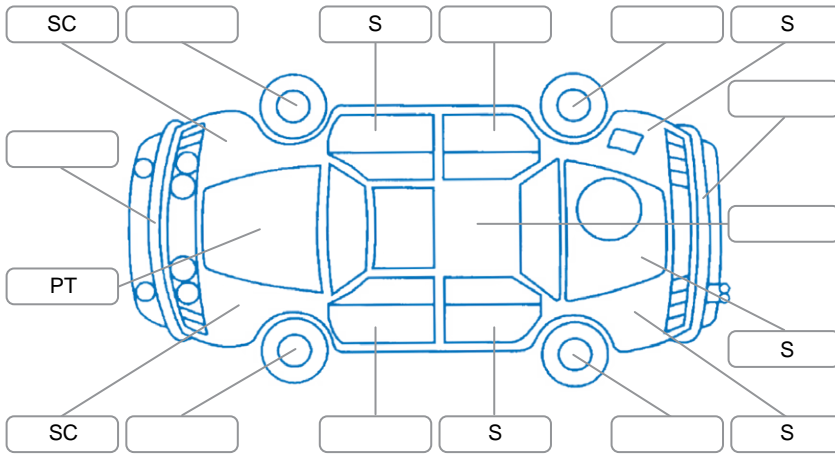

Report ID:	28,163,391	Version:	1
Created:	18 May 2026		

Make:	Mitsubishi	Model:	Triton
Body Style:	Utility	Year:	2013
Rego No.:	HBK658	Rego Expiry:	20 Oct 2026
WoF Expiry:	29 May 2027	Odometer:	189,652 Kms
Good No.:	28163391	VIN:	MMAJNKA40DD010268
Next Service:	200000	Service History:	No

Key
 S = Scratch R = Rust C = Crack * = Decals W = Significant scuffs
 D = Dent PT = Paint defect P = Pin dent SC = Stone Chips

Note: some defects and blemishes may not be displayed in the diagram

Body Inspection Comments