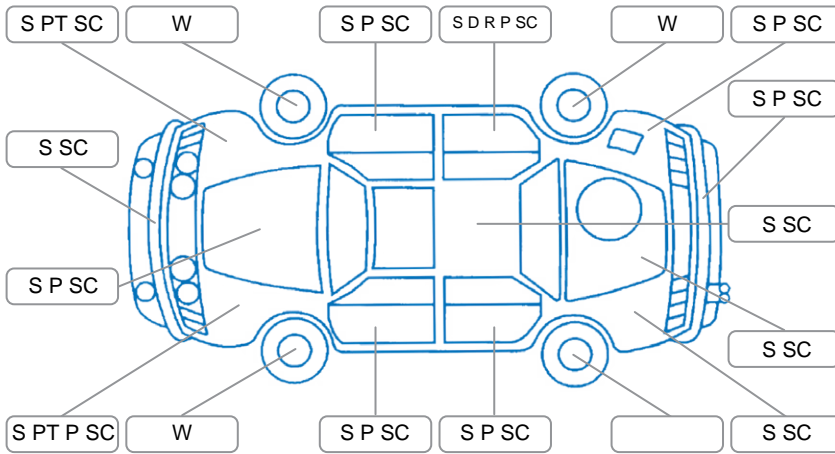

Report ID:	28,163,362	Version:	1
Created:	08 May 2026		

Make:	Subaru	Model:	Legacy
Body Style:	Wagon	Year:	2007
Rego No.:	JYL337	Rego Expiry:	02 Jul 2026
WoF Expiry:	26 Jun 2026	Odometer:	183,249 Kms
Good No.:	28163362	VIN:	7AT0GF0BX16137764
Next Service:	174000	Service History:	No

Key
 S = Scratch R = Rust C = Crack * = Decals W = Significant scuffs
 D = Dent PT = Paint defect P = Pin dent SC = Stone Chips

Note: some defects and blemishes may not be displayed in the diagram

Body Inspection Comments

Stonechips with legs on windscreen

Conditions During Body Inspection

Dry

Under Carriage and Under Bonnet Inspection Comments

All wheel drive
 Oil leak

Interior Comments

Seats:	Good
Carpets:	Good
Panels:	Good
Dashboard:	cracks