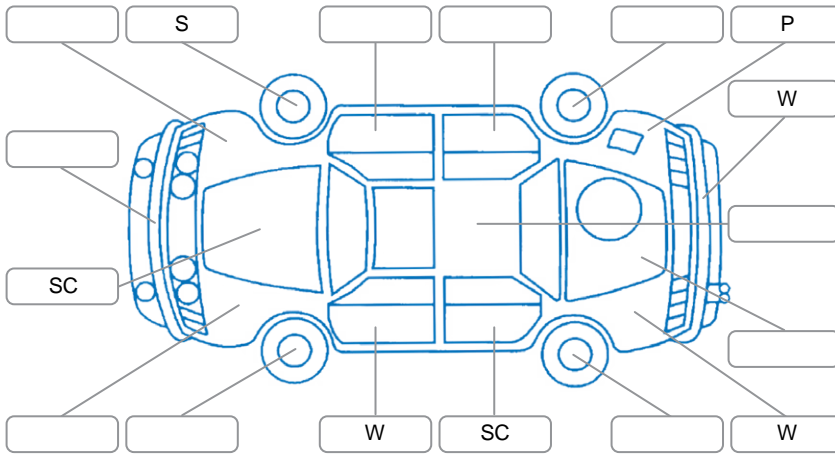

Report ID:	28,163,327	Version:	1
Created:	05 May 2026		

Make:	Nissan	Model:	Dualis
Body Style:	Wagon	Year:	2012
Rego No.:	RKP276	Rego Expiry:	18 Dec 2026
WoF Expiry:	20 Jan 2027	Odometer:	128,190 Kms
Good No.:	28163327	VIN:	7AT0DH7HX21308165
Next Service:	unknown	Service History:	No

Key

S = Scratch R = Rust C = Crack * = Decals W = Significant scuffs
 D = Dent PT = Paint defect P = Pin dent SC = Stone Chips

Note: some defects and blemishes may not be displayed in the diagram

Body Inspection Comments

Conditions During Body Inspection Dry

Under Carriage and Under Bonnet Inspection Comments

Slight Engine oil seepage.

Interior Comments

Seats:	Average
Carpets:	Average
Panels:	Cargo tray missing.
Dashboard:	Good